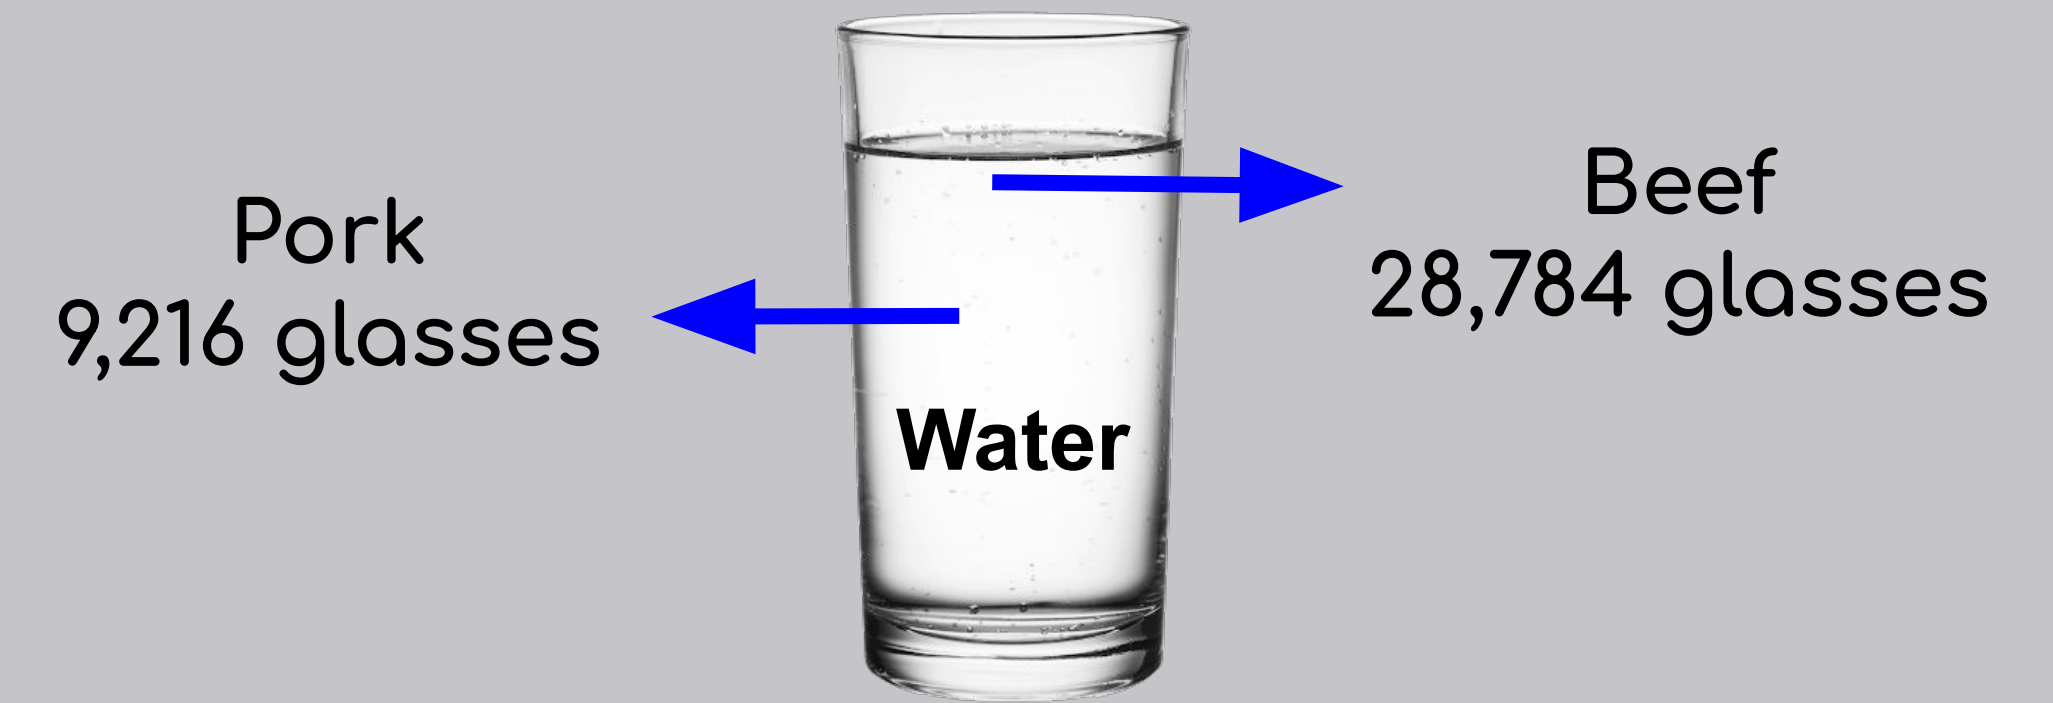

How Consuming Meat Leads to Environmental Disaster!

Meat Consumption in 2019

One Pound of Meat Requires (8 oz glass)

Annual Meat Consumption per person (lbs)

Livestock