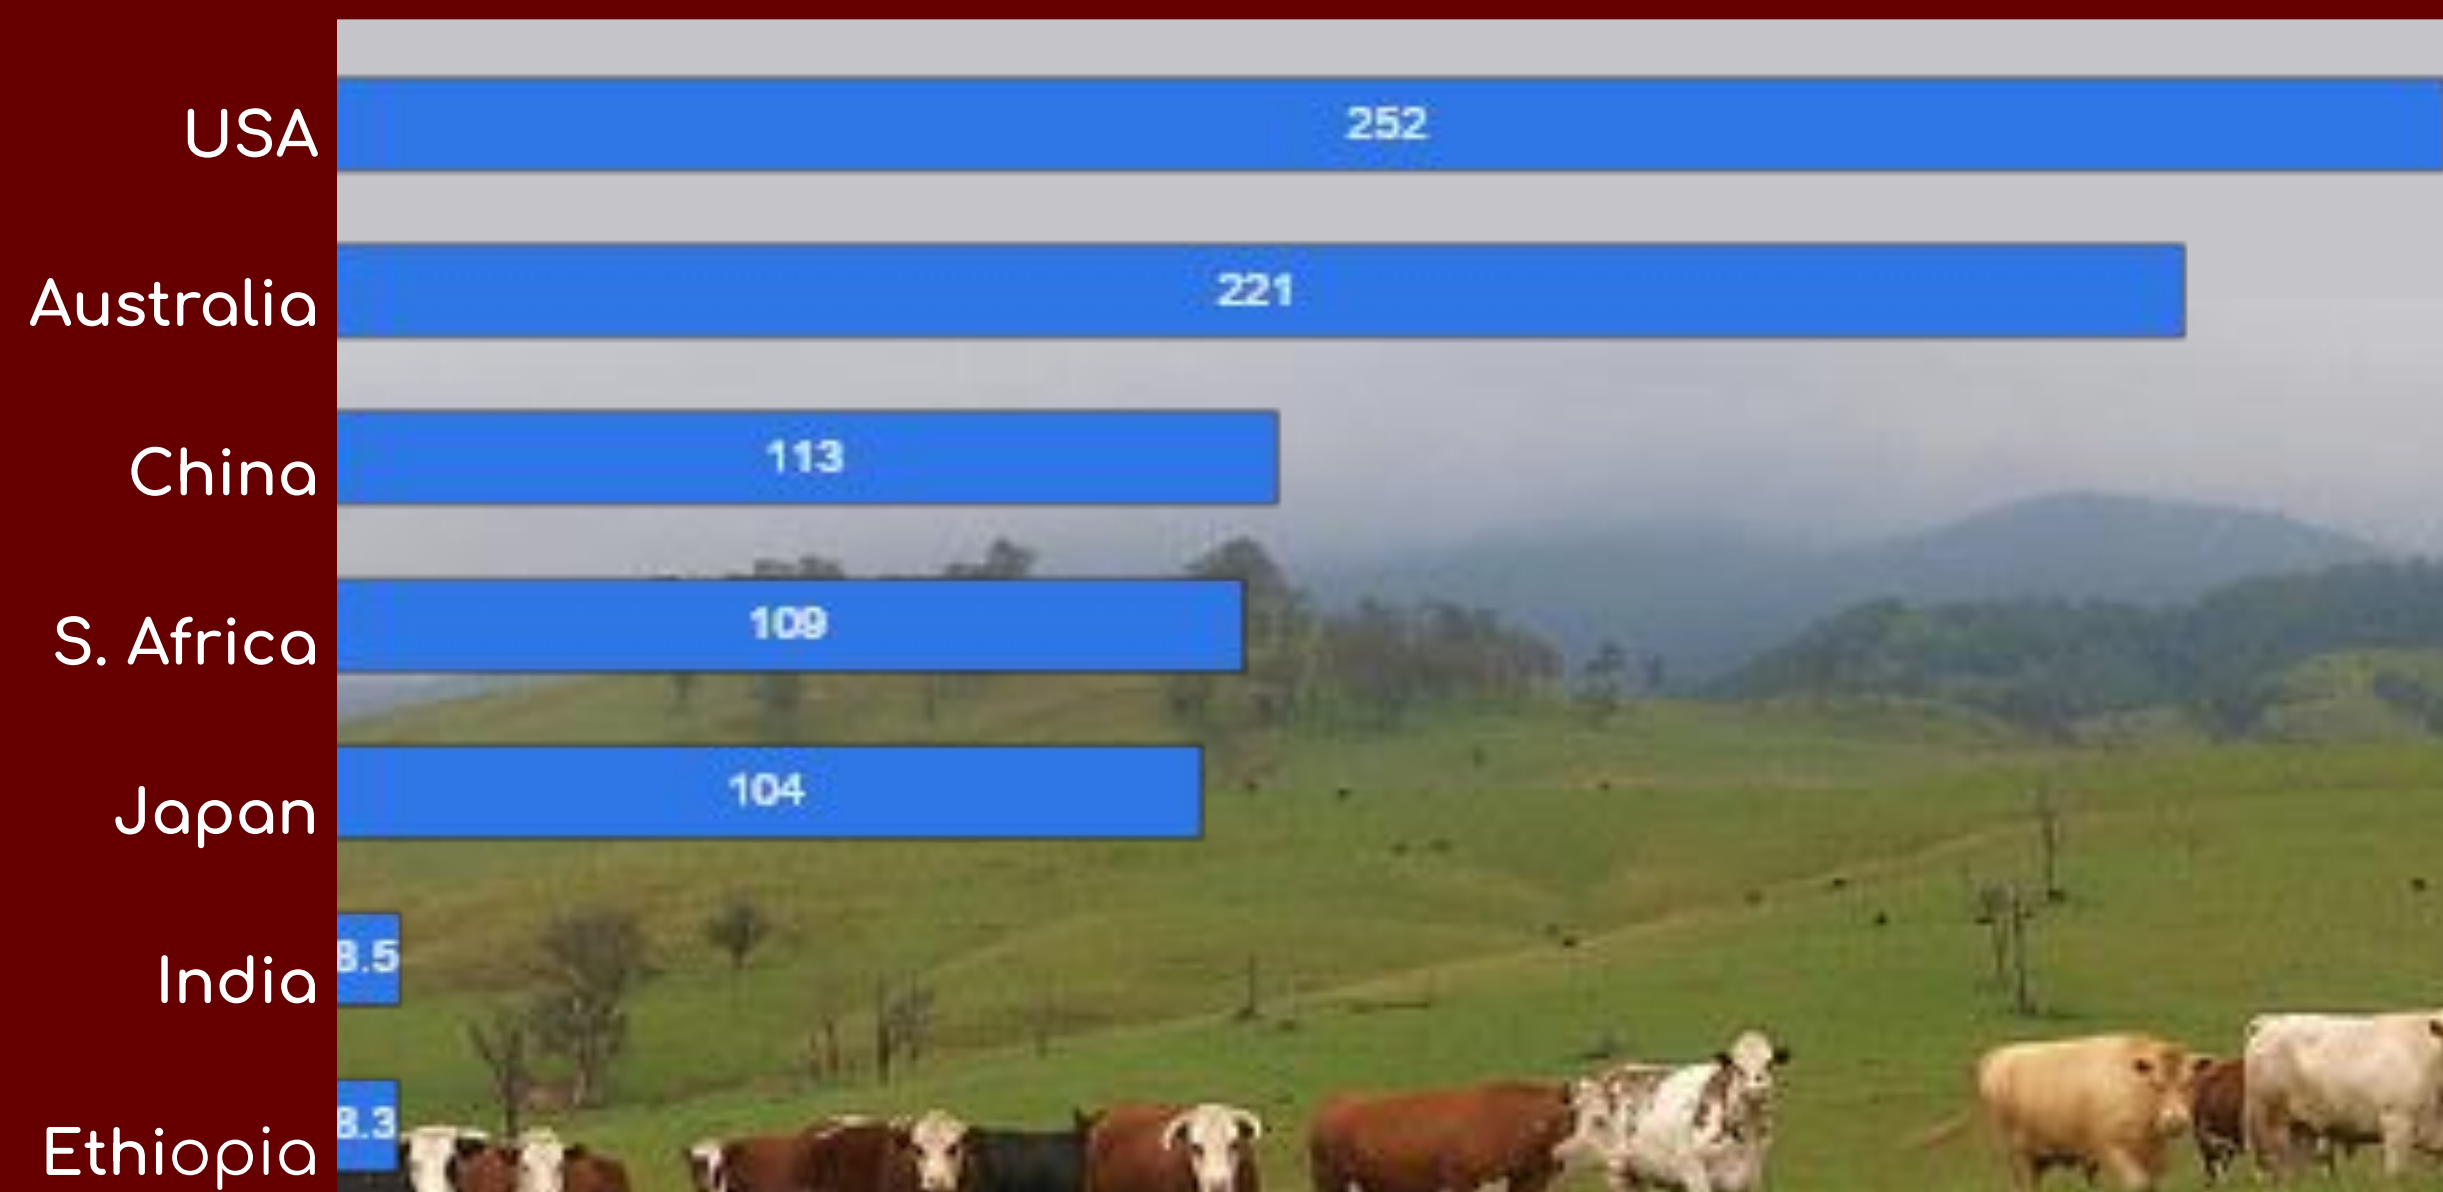

How Consuming Meat Leads to Environmental Disaster!

Meat Consumption in 2019

One Pound of Meat Requires (8 oz glass)

Annual Meat Consumption per person (lbs)

Livestock