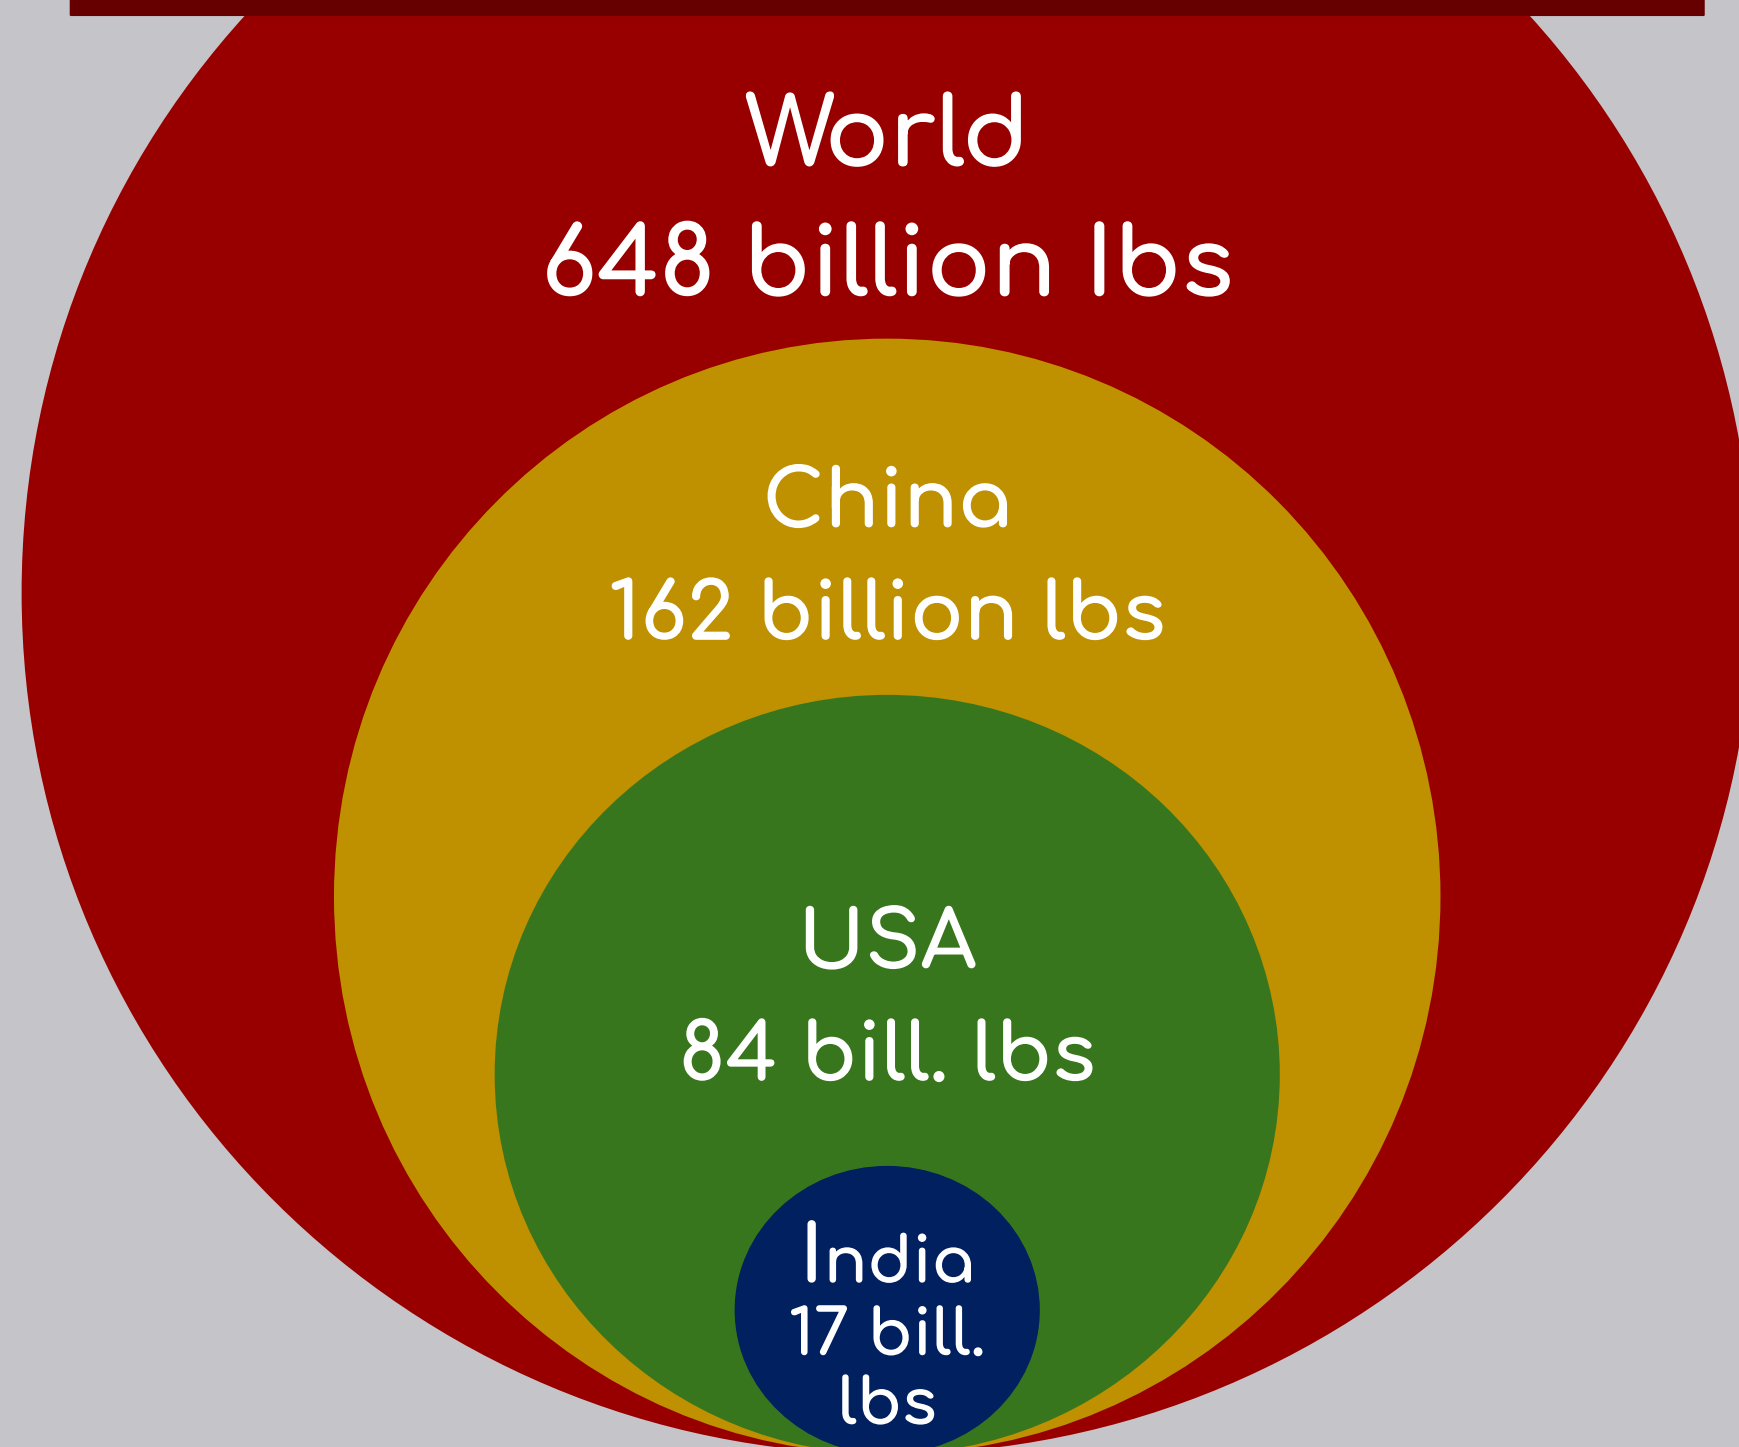

How Consuming Meat Leads to Environmental Disaster!

Meat Consumption in 2019

One Pound of Meat Requires (8 oz glass)

Annual Meat Consumption per person (lbs)

Livestock